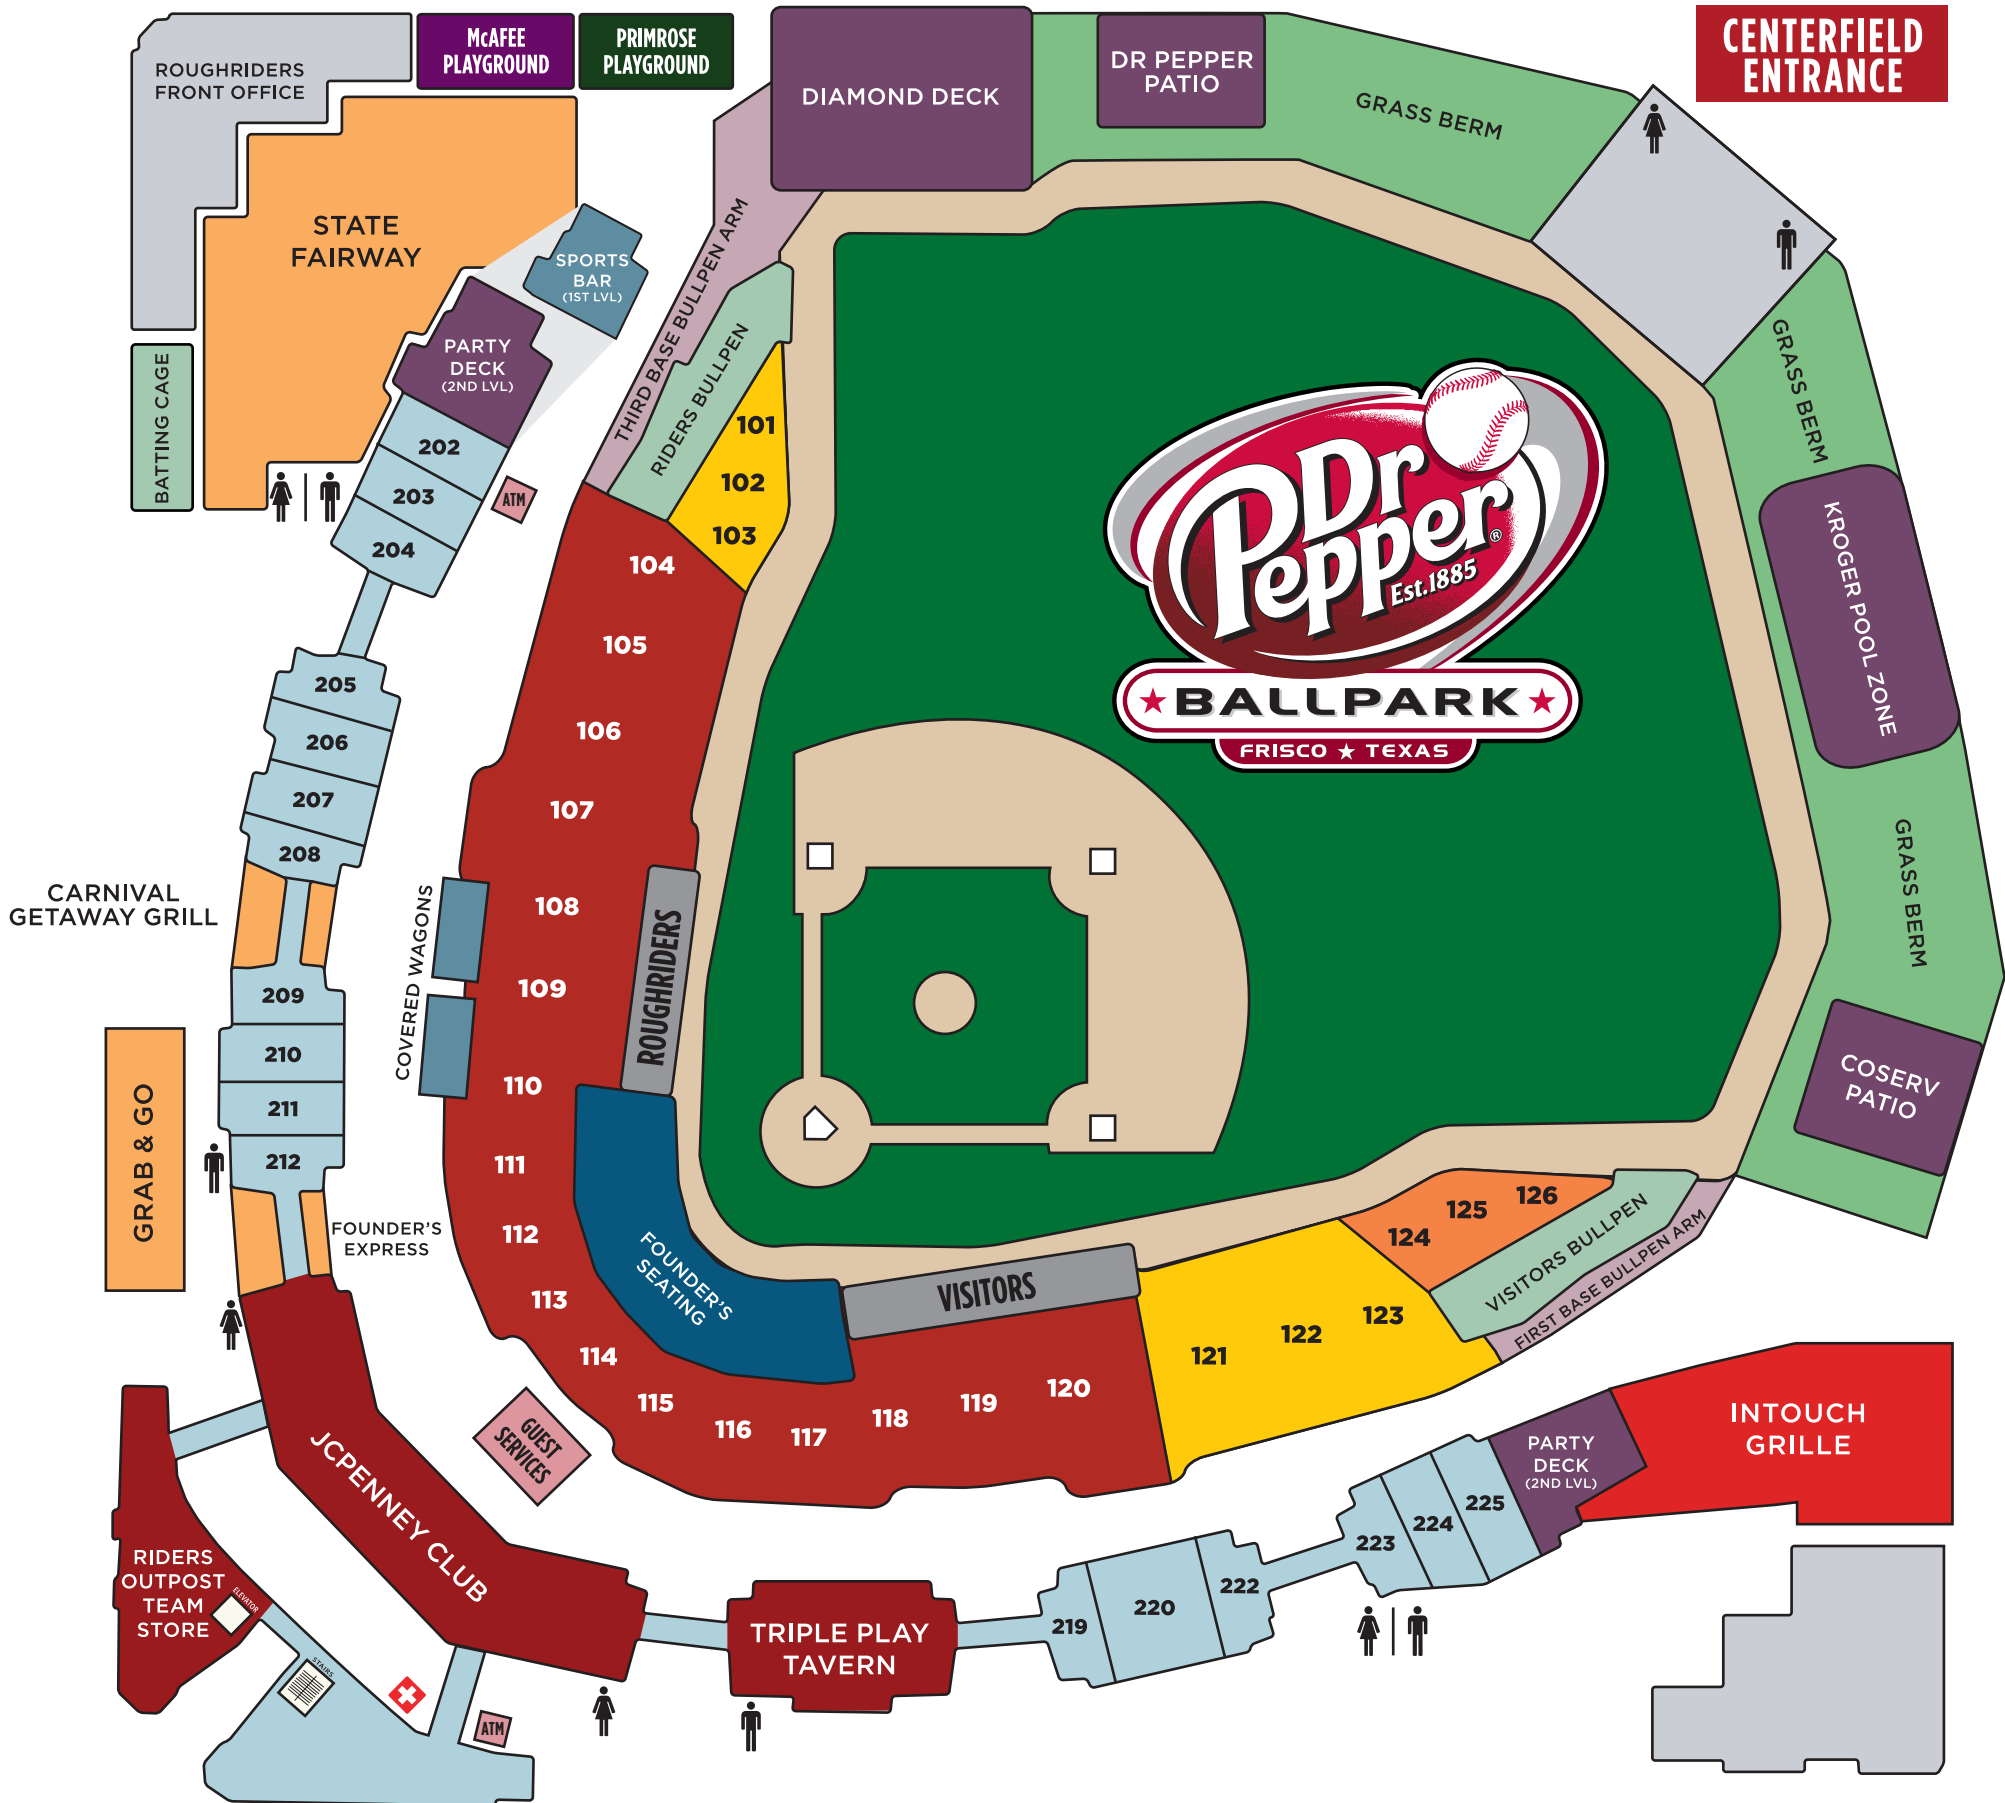

**LEFT FIELD ENTRANCE**

**CENTERFIELD ENTRANCE**

**HOME PLATE ENTRANCE**

TICKET OFFICE & WILL CALL

**FOUNDER'S ENTRANCE**

# PARKING MAP

- Parking lots open 2 hours prior to the first pitch of the game
- You can pre-purchase parking for just \$5 per car through your account representative.
- Drive-up parking is available for \$10 cash per car on the day of the game and is subject to availability.
- Tailgating is only permitted in the back of Lot B.
- If your group is interested in tailgating, please make arrangements through your group representative.